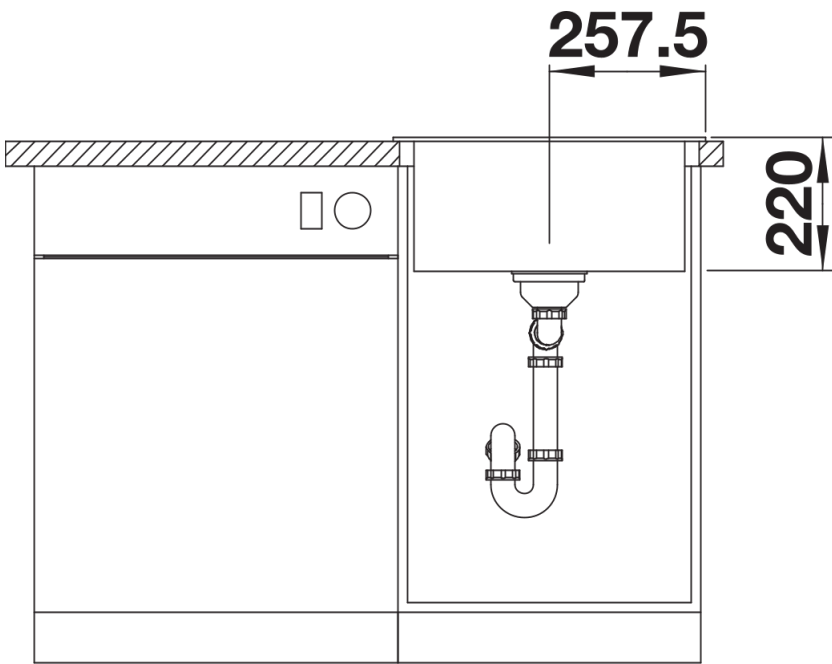

Product information sheet PLEON 5

Item no. 521504

Benefits

- Timelessly elegant, straight-lined design
- Single bowl with maximum volume thanks to particularly deep bowl
- Continuous, generous tap ledge and low-profile rim
- Easy to clean, flowing transition from the sink's rim to the tap ledge
- High-quality features with the covered C-overflow and InFino drain system – elegantly integrated and easy-care

Colours

Available colours:

- black
- anthracite
- rock grey
- alu metallic
- white
- jasmine
- tartufo
- coffee

SILGRANIT anthracite

Planning information

- The optional ash compound chopping board can only be placed on the edge of the bowl if the diameter of the kitchen mixer tap is less than 48 mm.

Scope of supply

- waste kit with space-saving pipe
- 3 ½" InFino basket strainer

Details

Top view

Cut-out

Front view

Side view