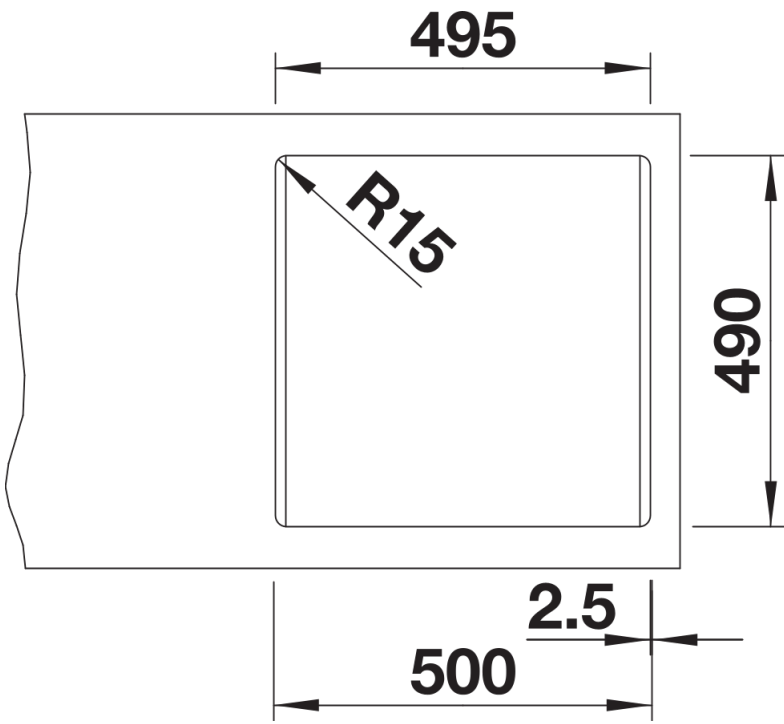

Product information sheet PLEON 5

Item no. 521504

Benefits

- Timelessly elegant, straight-lined design
- Single bowl with maximum volume thanks to particularly deep bowl
- Continuous, generous tap ledge and low-profile rim
- Easy to clean, flowing transition from the sink's rim to the tap ledge
- High-quality features with the covered C-overflow and InFino drain system – elegantly integrated and easy-care

Colours

Available colours:

- black
- anthracite
- rock grey
- alu metallic
- white
- jasmine
- tartufo
- coffee

SILGRANIT anthracite

Planning information

- The optional ash compound chopping board can only be placed on the edge of the bowl if the diameter of the kitchen mixer tap is less than 48 mm.

Scope of supply

- waste kit with space-saving pipe
- 3 ½" InFino basket strainer

Details

Top view

Cut-out

Front view

Side view