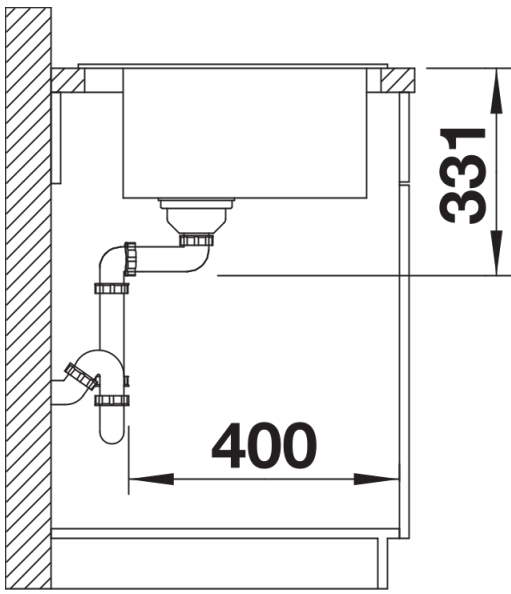

Product information sheet PLEON 5

Item no. 521504

Benefits

- Timelessly elegant, straight-lined design
- Single bowl with maximum volume thanks to particularly deep bowl
- Continuous, generous tap ledge and low-profile rim
- Easy to clean, flowing transition from the sink's rim to the tap ledge
- High-quality features with the covered C-overflow and InFino drain system – elegantly integrated and easy-care

Colours

Available colours:

- black
- anthracite
- rock grey
- alu metallic
- white
- jasmine
- tartufo
- coffee

SILGRANIT anthracite

Planning information

- The optional ash compound chopping board can only be placed on the edge of the bowl if the diameter of the kitchen mixer tap is less than 48 mm.

Scope of supply

- waste kit with space-saving pipe
- 3 ½" InFino basket strainer

Details

Top view

Cut-out

Front view

Side view