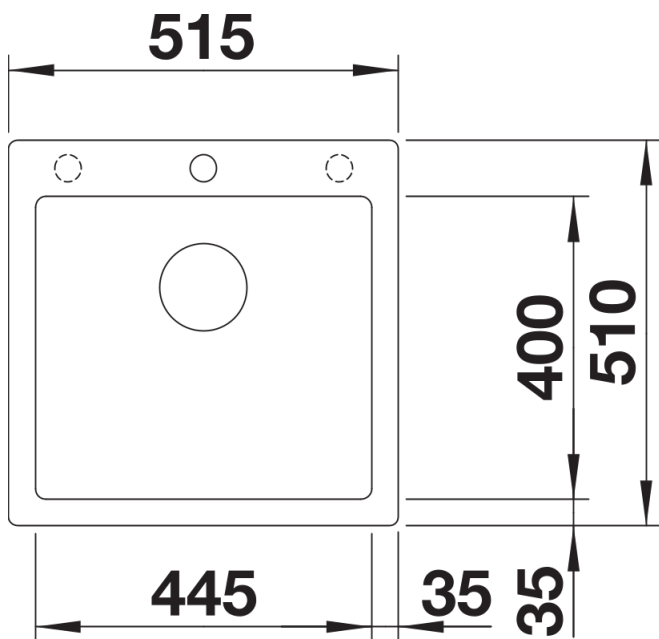

Product information sheet PLEON 5

Item no. 521504

Benefits

- Timelessly elegant, straight-lined design
- Single bowl with maximum volume thanks to particularly deep bowl
- Continuous, generous tap ledge and low-profile rim
- Easy to clean, flowing transition from the sink's rim to the tap ledge
- High-quality features with the covered C-overflow and InFino drain system – elegantly integrated and easy-care

Colours

Available colours:

- black
- anthracite
- rock grey
- alu metallic
- white
- jasmine
- tartufo
- coffee

SILGRANIT anthracite

Planning information

- The optional ash compound chopping board can only be placed on the edge of the bowl if the diameter of the kitchen mixer tap is less than 48 mm.

Scope of supply

- waste kit with space-saving pipe
- 3 ½" InFino basket strainer

Details

Top view

Cut-out

Front view

Side view